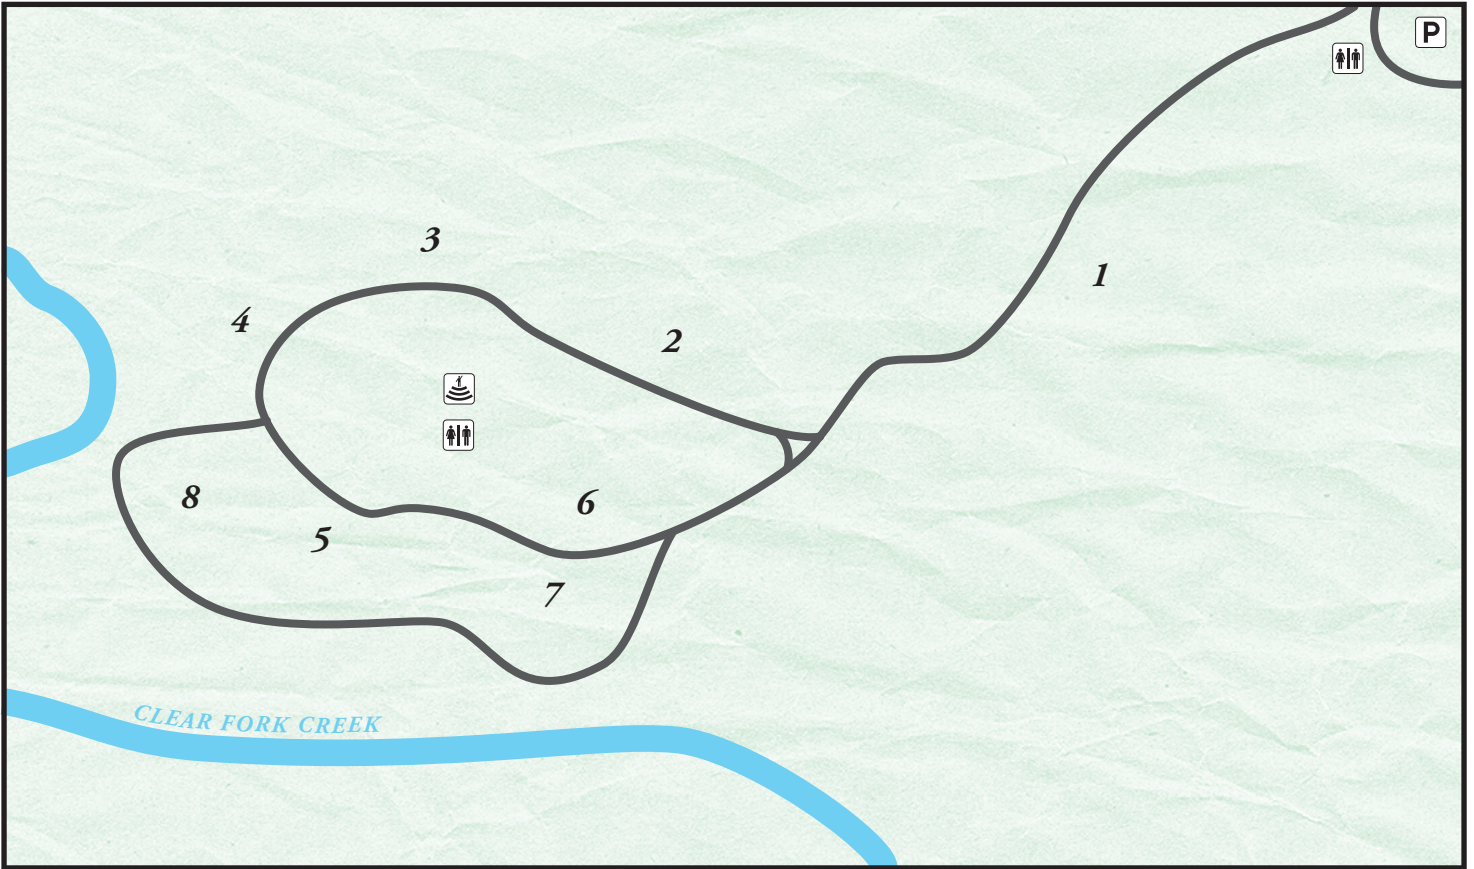

# KNOB NOSTER STATE PARK

## Special-Use Camping Area

### LEGEND

-  restroom
-  parking
-  amphitheater